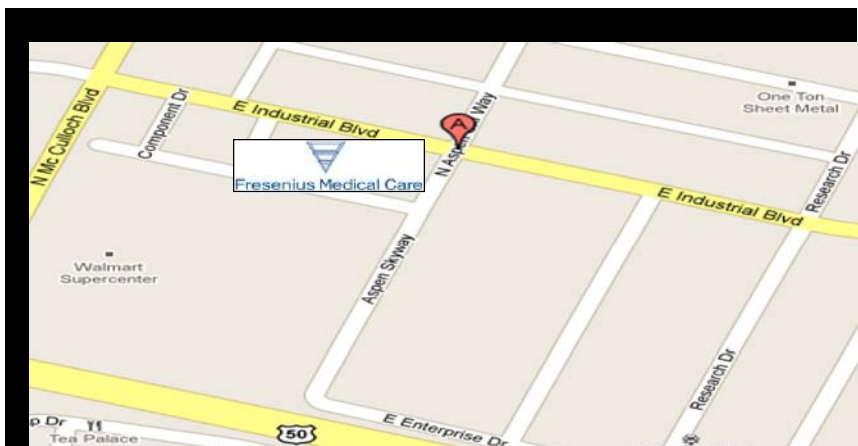

For more information, please contact:
Rocky Hardin at 512.819.4709
rhardin@embreegroup.com

Embree Asset Group, Inc.
4747 Williams Drive

Pueblo West is the fastest growing community in Southern Colorado. The city is located along the southern edge of the State's major growth corridor. It is situated approximately 7 miles west of Pueblo and 38 miles from Canon City on Highway 50. Pueblo West is bisected by east-west U.S. Highway 50 and its eastern border is touched by north-south Interstate 25, which is the major route North to Colorado Springs, Denver and South to Santa Fe New Mexico. The Denver and Rio Grande Western and the Atchison, Burlington Northern and Santa Fe Railroads have tracks conveniently located in areas adjacent to Pueblo West with a rail spur into the Industrial Park located in the Northeast Quadrant. The Fresenius Medical Care (FMC) located on 73 N. Aspen Ski Way is one of 1,700 in the U.S. With more than 30 years of dialysis experience, FMC is the worlds largest dialysis care company. FMC uses modern dialysis methods and works consistently to enhance the Company's growth.

Located near Fresenius Medical Care

- Wal-Mart
- Carl's Jr.
- Verizon Wireless
- Marble Slab Creamery
- Sally Beauty Supply
- Alltel Wireless
- Fantastic Sam's